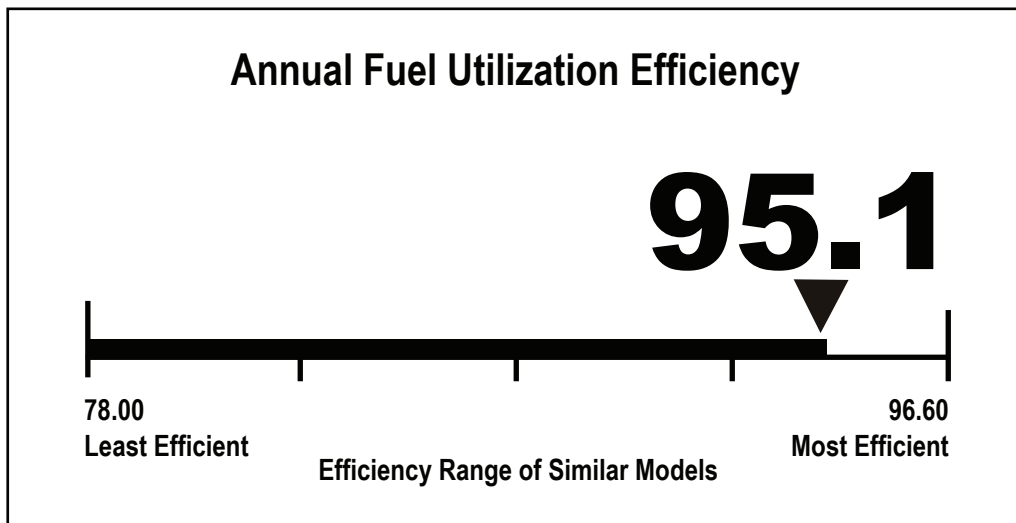

U.S. Government

Federal law prohibits removal of this label before consumer purchase.

ENERGYGUIDE

Furnace - Natural Gas

HEAT CONTROLLER, INC.

- Efficiency range based only on Natural Gas furnaces.
- For more information, visit www.ftc.gov/appliances.